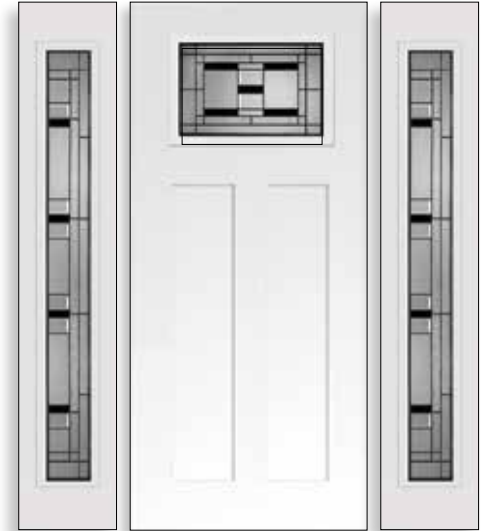

O764 / 2215* / O764