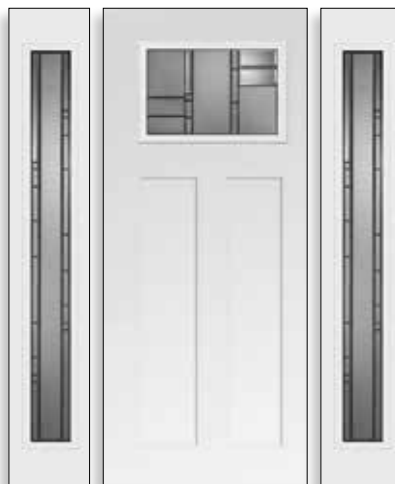

O764 / 2215* / O764