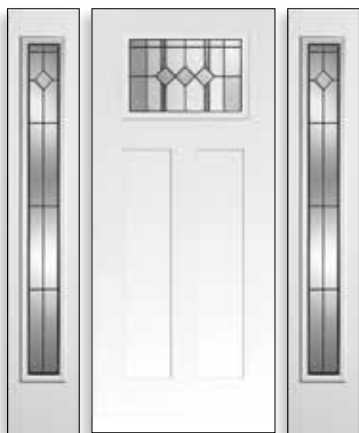

O764 / 2215** / O764