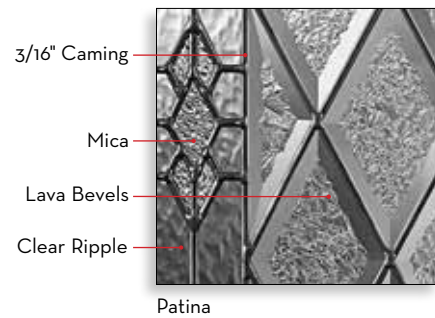

PRIVACY 8

● Privacy Guide. See pages 4 and 5.