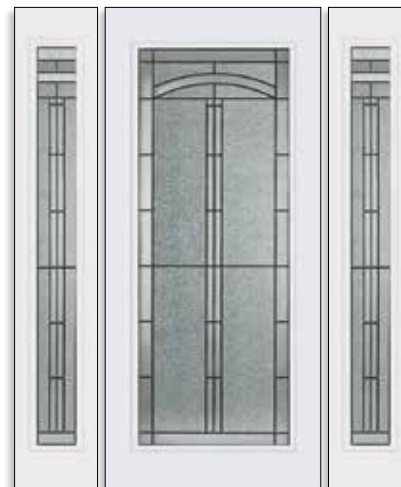

0764 / 2264 / 0764