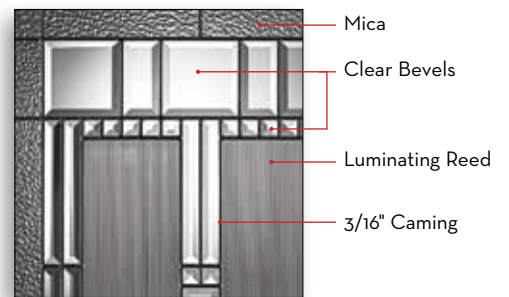

Patina

- Mica
- Clear Bevels
- Luminating Reed
- 3/16" Caming

* Shown in the Plastpro Craftsman 6 panel fiberglass door. Only available in 2/10 & 3/0 x 6/8. Not available in steel. Optional matching Dentil Shelf available.

** Shown in the Plastpro Shaker 3 panel fiberglass door. Available in 2/8, 2/10 & 3/0 x 6/8.

PRIVACY 7

● Privacy Guide. See pages 4 and 5.