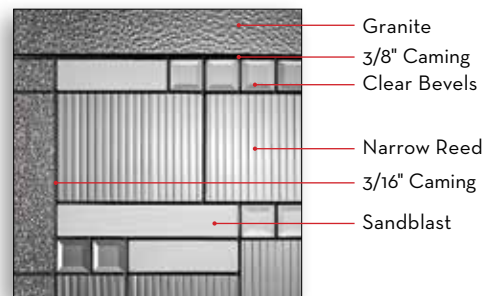

Patina

- Granite
- 3/8" Caming
- Clear Bevels
- Narrow Reed
- 3/16" Caming
- Sandblast

* Shown in the Plastpro Craftsman 6 panel fiberglass door. Only available in 2/10 & 3/0 x 6/8. Not available in steel. Optional matching Dentil Shelf available.

** Shown in the Plastpro Shaker 3 panel fiberglass door. Available in 2/8, 2/10 & 3/0 x 6/8.

● Privacy Guide. See pages 4 and 5.