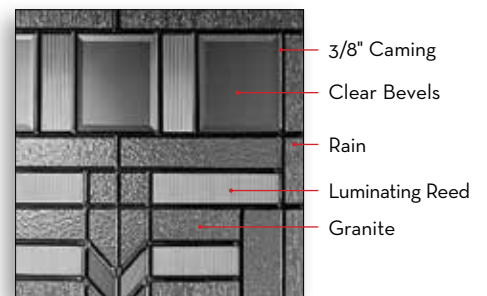

Glass size: O764 / 2264 / O764 with Transom
Door: Fiberglass DRG40
Sidelite: Fiberglass SLG60

PRIVACY 8

● Privacy Guide. See pages 4 and 5.

Royston	0836*	2236*	0848	2248	0764*	2264	2208*	2215*	2515
Patina	■	■	■	■	■	■	■	■	■

NOTE: Transom and custom sidelites are available. Contact your local dealer for more information.
*Available with Solution Series frame.

* Shown in the Plastpro Craftsman 6 panel fiberglass door. Only available in 2/10 & 3/0 x 6/8. Not available in steel. Optional matching Dentil Shelf available.

** Shown in the Plastpro Shaker 3 panel fiberglass door. Available in 2/8, 2/10 & 3/0 x 6/8.

Patina