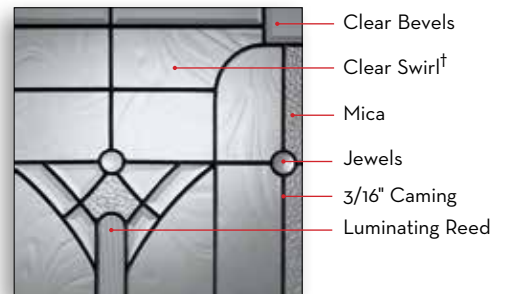

Waterton	O836*	2236*	O848	2248	O764*	2264	2208*
Patina	■	■	■	■	■	■	■

NOTE: Transom and custom sidelites are available. Contact your local dealer for more information. *Available with Solution Series frame.

PRIVACY 5

● Privacy Guide. See pages 4 and 5.

† Swirl glass often contains small bubbles/surface imperfections. They are not considered defects. See page 6 for more information.

Patina