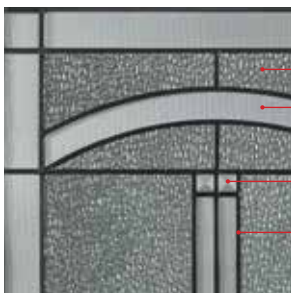

- Hammered
- Luminating Reed
- Clear Bevels
- 3/16" Caming

Patina

● Privacy Guide. See pages 4 and 5.