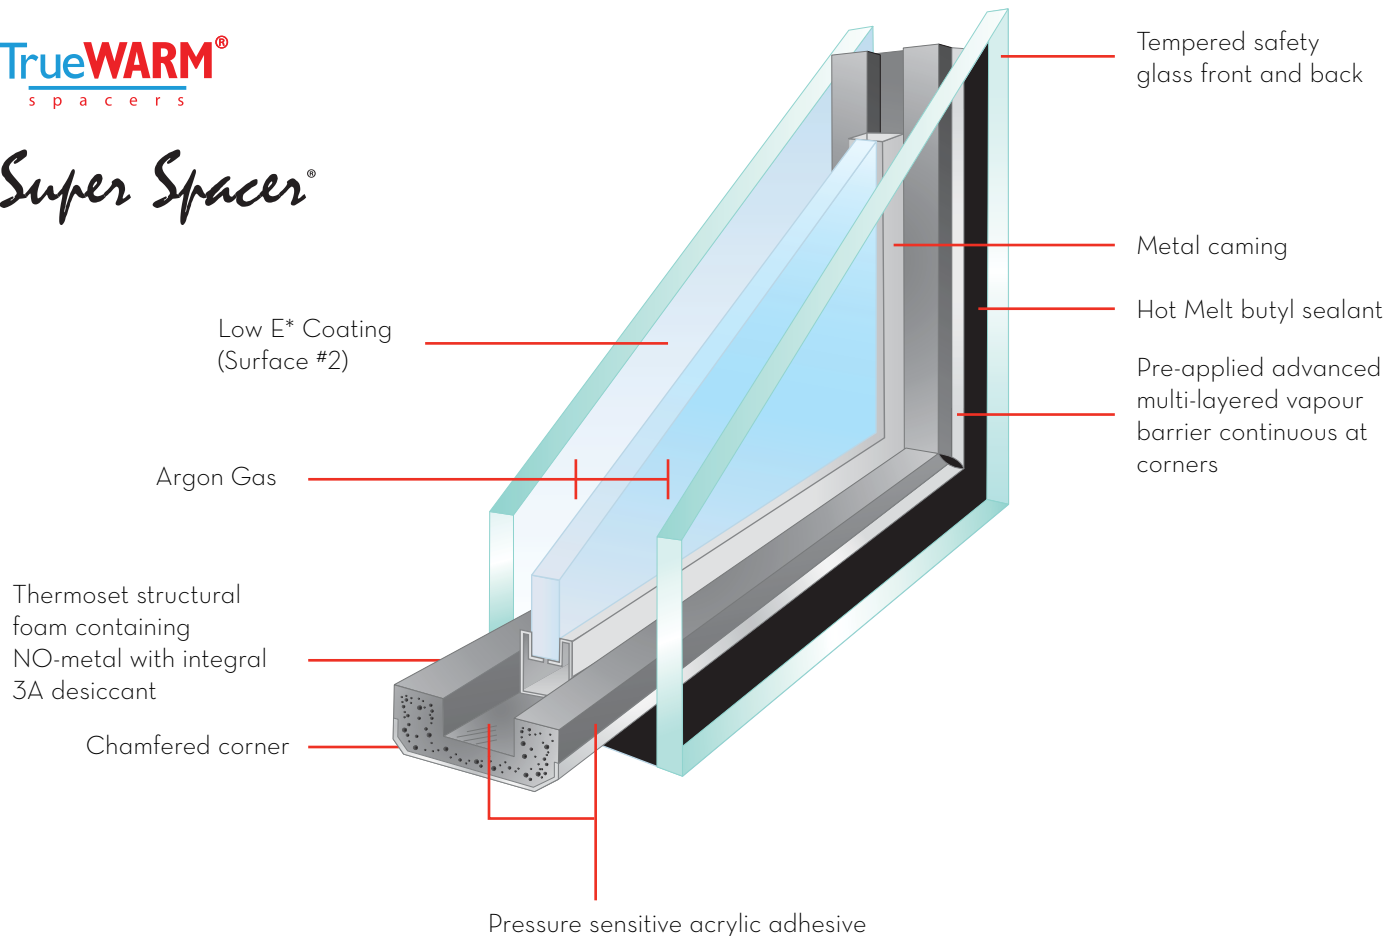

INSULATING SYSTEM

All Trimlite Decorative Doorlites are made with Super Spacer® Cushion Edge™, a flexible, U-shaped, silicone foam tape product used to wrap around and cushion our center decorative panel. Featuring a vapor barrier backing, the product used in combination with Hot Melt butyl, provides a superior Warm-Edge seal.

PERFORMANCE FEATURES

- Warm-Edge Benefits: Superior silicone foam insulation, low thermal conductivity
- Silicone Foam Features: Excellent UV resistance and extreme temperature performance
- Dual-Seal Performance: Chamfered corners for increased sealant depth
- Tempered Safety Glass for your piece of mind
- Low E* with Argon Gas for your comfort

TrueWARM®
s p a c e r s

Super Spacer®

All Trimlite Doorlites are certified by the National Accreditation and Management Institute, Inc. (NAMI).

All Trimlite products are energy tested. Consult your dealer for specific energy ratings.

Warranties: Our products are covered by separate limited warranties. Please contact your dealer for more information.

SuperSpacer®, TrueWarm® and Cushion Edge™ are all registered trademarks of QUANNEX BUILDING PRODUCTS.

*Our doorlites are available with Low E and Argon. However, some exceptions may apply. Contact your dealer for more details.