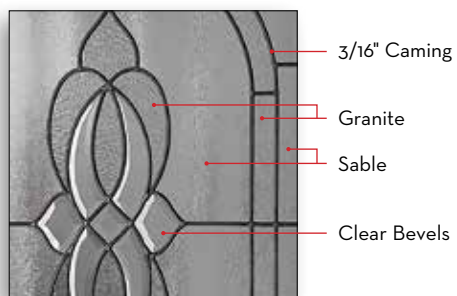

Glass size: 0764 / 1842OV / 0764 Patina
 Door: Fiberglass DRS20
 Sidelite: Fiberglass SLS00

O764 / O842RD* / O764 Patina

O848 / 2248 / O848 Zinc

O836 / 2236 / O836 Patina

O764 / 2264 / O764 with Transom Zinc