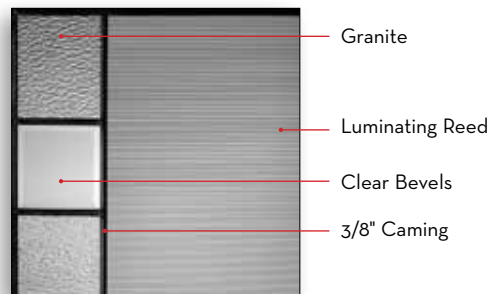

Shown in Patina

** Shown in the Plastro Shaker 3 panel fiberglass door.
Available in 2/8, 2/10 & 3/0 x 6/8.

Mainlites and Sidelites are reversible.
Simply rotate the insert to create the
look that works for you.

PRIVACY 7

● Privacy Guide. See pages 4 and 5.