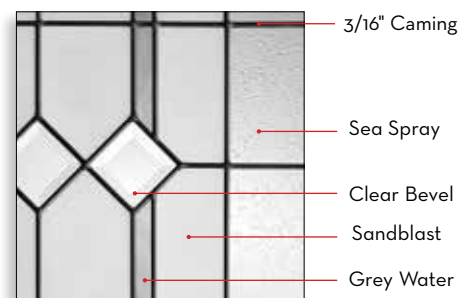

* Shown in the Plastpro Craftsman 6 panel fiberglass door. Only available in 2/10 & 3/0 x 6/8. Not available in steel. Optional matching Dentil Shelf available.

** Shown in the Plastpro Shaker 3 panel fiberglass door. Available in 2/8, 2/10 & 3/0 x 6/8.