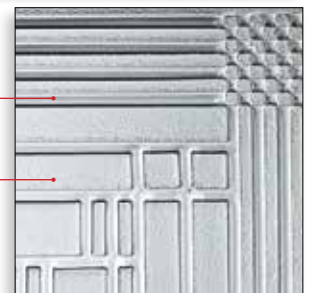

Madison	0836*	2236*	0848	2248	0764*	2264
Castlite	☐	☐	☐	☐	☐	☐

NOTE: Transom and custom sidelites are not available for this design.
*Available with Solution Series frame.

PRIVACY 8

● Privacy Guide. See pages 4 and 5.

Smooth Lines

Textured Back

Note: Texture is on the outside of the unit.