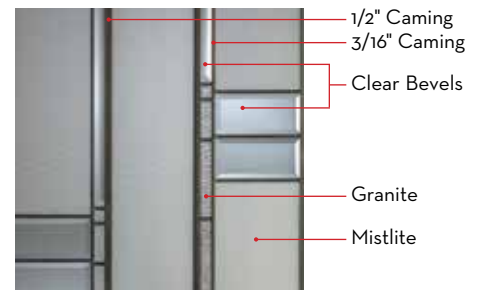

Patina

PRIVACY 7

● Privacy Guide. See pages 4 and 5.

* Shown in the Plastpro Shaker 3 panel fiberglass door. Available in 2/8, 2/10 & 3/0 x 6/8.