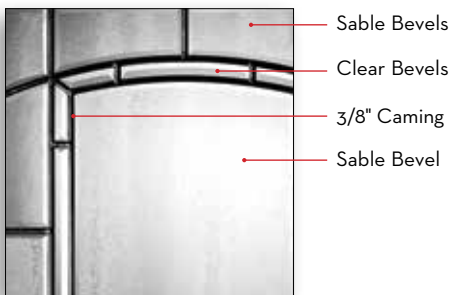

Patina

● Privacy Guide. See pages 4 and 5.

* Shown in the Plastpro Craftsman 6 panel fiberglass door. Only available in 2/10 & 3/0 x 6/8. Not available in steel. Optional matching Dentil Shelf available.

** Shown in Plastpro Fir Shaker 3 panel fiberglass door. Available in 2/8, 2/10 & 3/0 x 6/8.