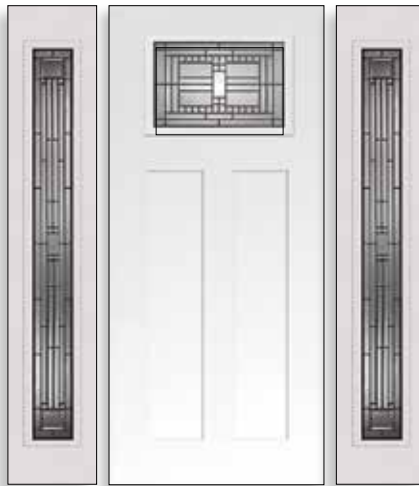

O764 / 2215** / O764