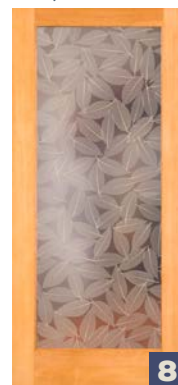

P516 **9**

SATIN ETCH **10**

WHITE LAMINATE **10**

RESIN PANEL OPTIONS
(INTERIOR DOORS ONLY)

BAMBOO RINGS DARK **8**

FOSSIL LEAF RANDOM **8**

RESIN PANEL OPTIONS CONT'D

STARCROSSED SHADOW **8**