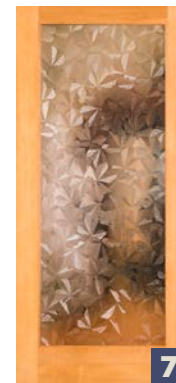

TEXTURED GLASS OPTIONS

CLEAR

CLEAR
BEVELED

AZURELITE

BRONZE

GREY

SEEDY
BAROQUE

HEAVY WATER

SEA SPRAY

TAFFETA

GLUE CHIP

QUATRO

SMALL LEAF

LARGE LEAF

"0" 32 CLEAR

RAIN

SCREEN DOT

NARROW
REED

ROOFTOP

LUMINATING

MISTLITE

DELTA FROST

TEXTURED GLASS OPTIONS CONT'D

CROSS REED **9**